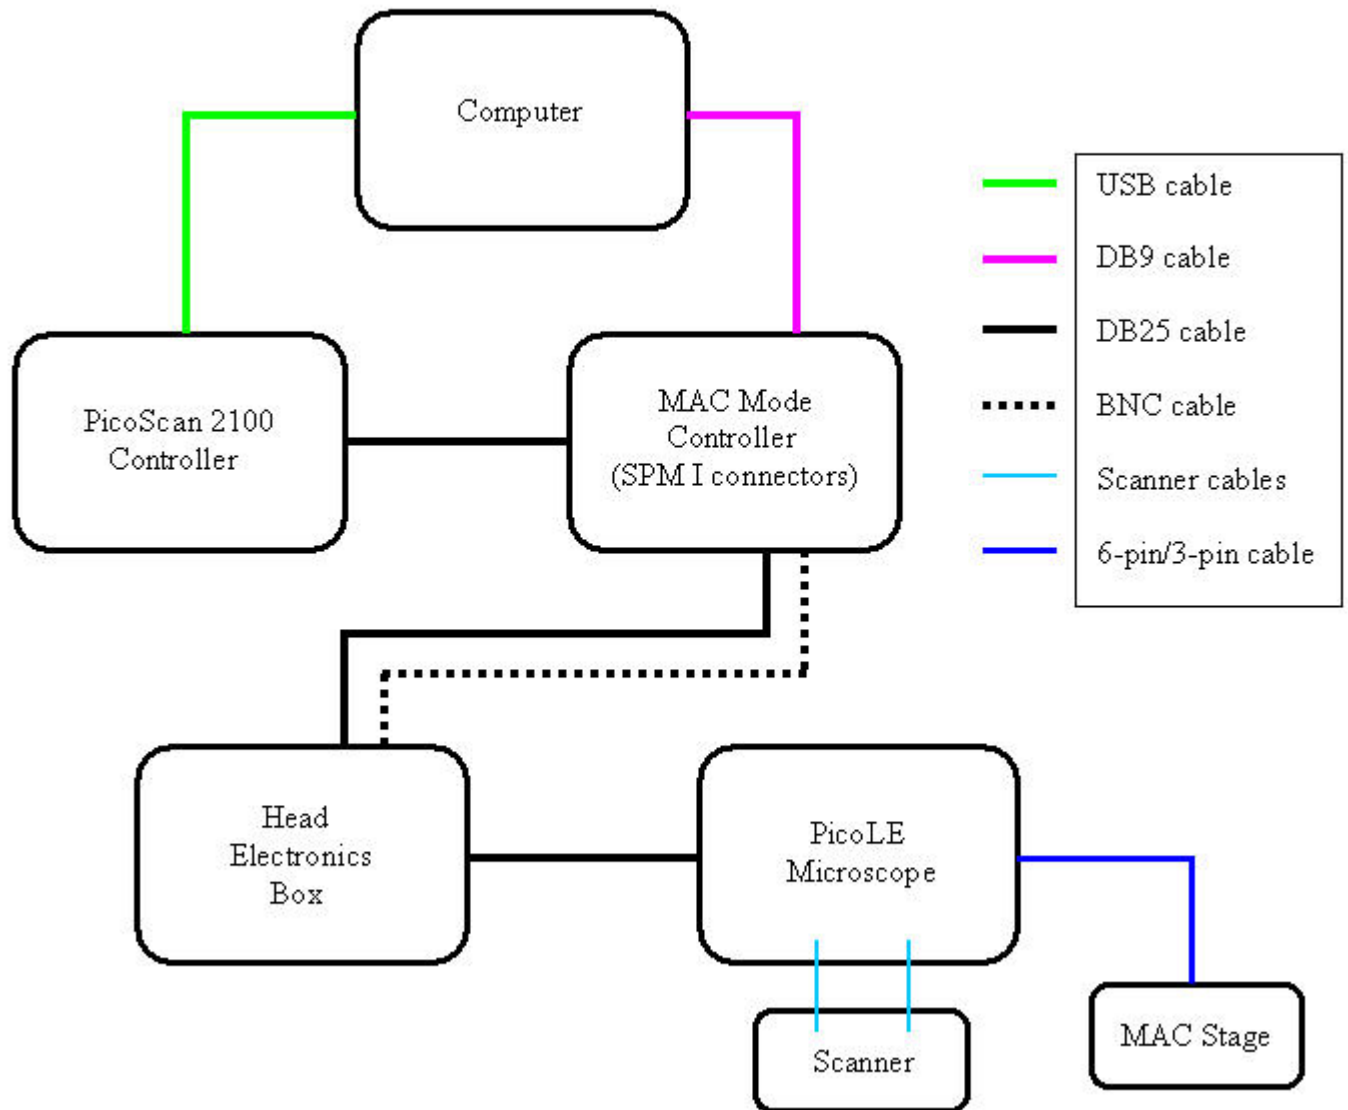

PicoLE Diagrams

The diagrams in this section are intended to show the connections and signal paths for each permutation of the intrinsic PicoLE system components. Other options are peripheral to the system and do not require different connection configurations for different arrangements of these intrinsic components. The connection diagrams for each permutation are listed first (pages 2 - 7), followed by the signal diagrams for each (pages 8 - 13).

Connection Diagrams for the PicoLE system

Basic PicoLE System	2
PicoLE with Acoustic AC	3
PicoLE with Magnetic AC	4
PicoLE with PicoStat	5
PicoLE with PicoStat and Acoustic AC	6
PicoLE with PicoStat and Magnetic AC	7

Signal Diagrams for the PicoLE system

Basic PicoLE System	8
PicoLE with Acoustic AC	9
PicoLE with Magnetic AC	10
PicoLE with PicoStat	11
PicoLE with PicoStat and Acoustic AC	12
PicoLE with PicoStat and Magnetic AC	13

Connection Diagram for a basic PicoLE System

Connection Diagram for a PicoLE System with an AC Mode Controller

Connection Diagram for a PicoLE System with a MAC Mode Controller

Connection Diagram for a PicoLE System with PicoStat