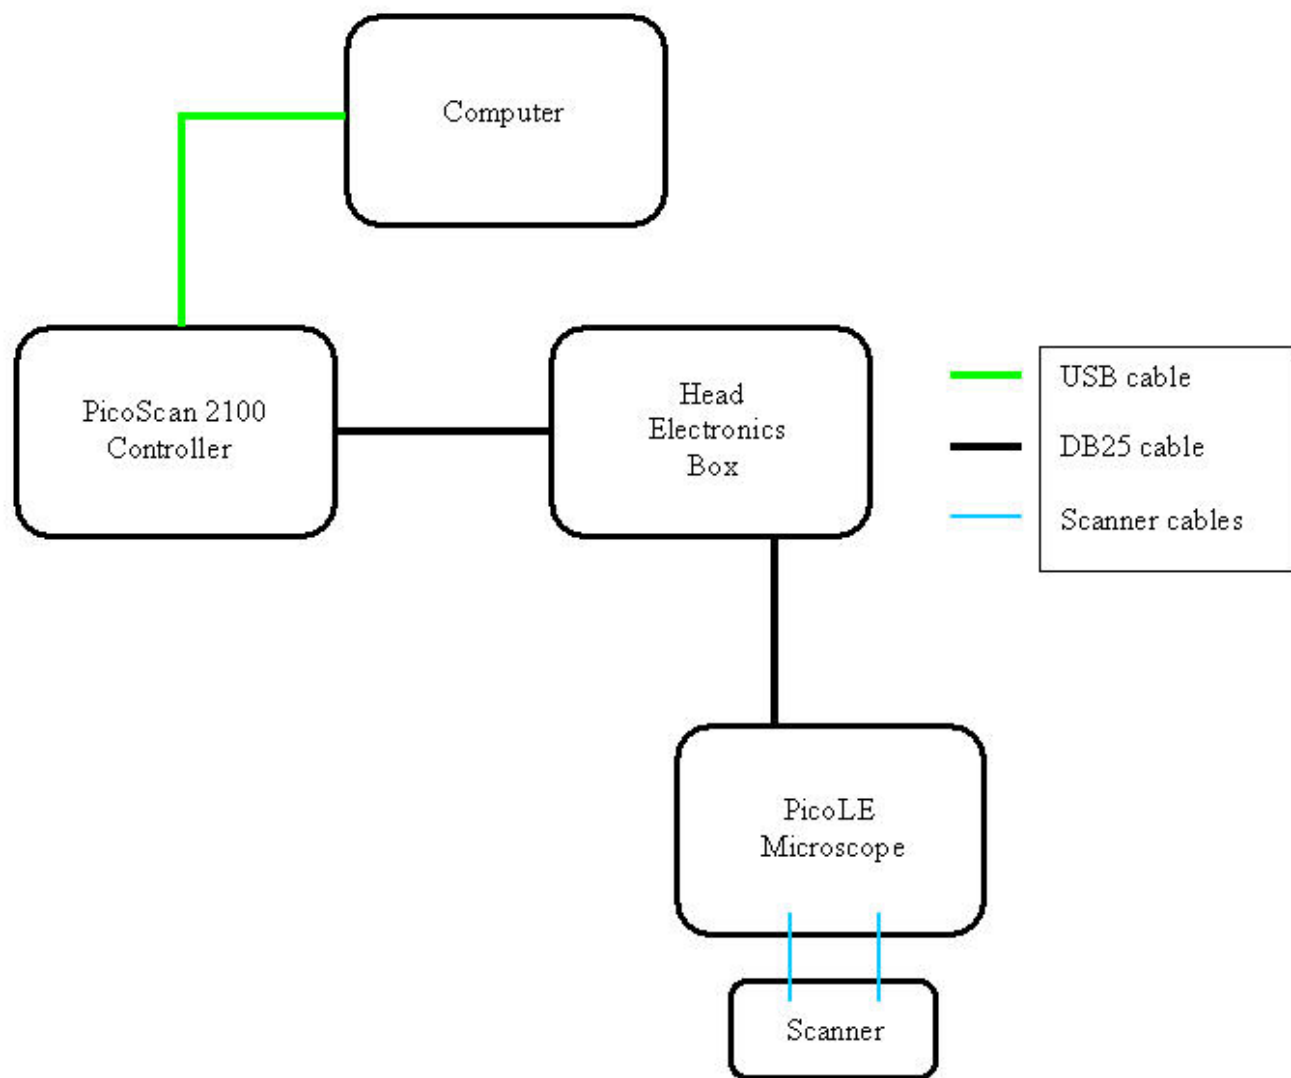

PicoLE Diagrams

The diagrams in this section are intended to show the connections and signal paths for each permutation of the intrinsic PicoLE system components. Other options are peripheral to the system and do not require different connection configurations for different arrangements of these intrinsic components. The connection diagrams for each permutation are listed first (pages 2 - 7), followed by the signal diagrams for each (pages 8 - 13).

Connection Diagrams for the PicoLE system

Basic PicoLE System	2
PicoLE with Acoustic AC	3
PicoLE with Magnetic AC	4
PicoLE with PicoStat	5
PicoLE with PicoStat and Acoustic AC	6
PicoLE with PicoStat and Magnetic AC	7

Signal Diagrams for the PicoLE system

Basic PicoLE System	8
PicoLE with Acoustic AC	9
PicoLE with Magnetic AC	10
PicoLE with PicoStat	11
PicoLE with PicoStat and Acoustic AC	12
PicoLE with PicoStat and Magnetic AC	13

Connection Diagram for a basic PicoLE System