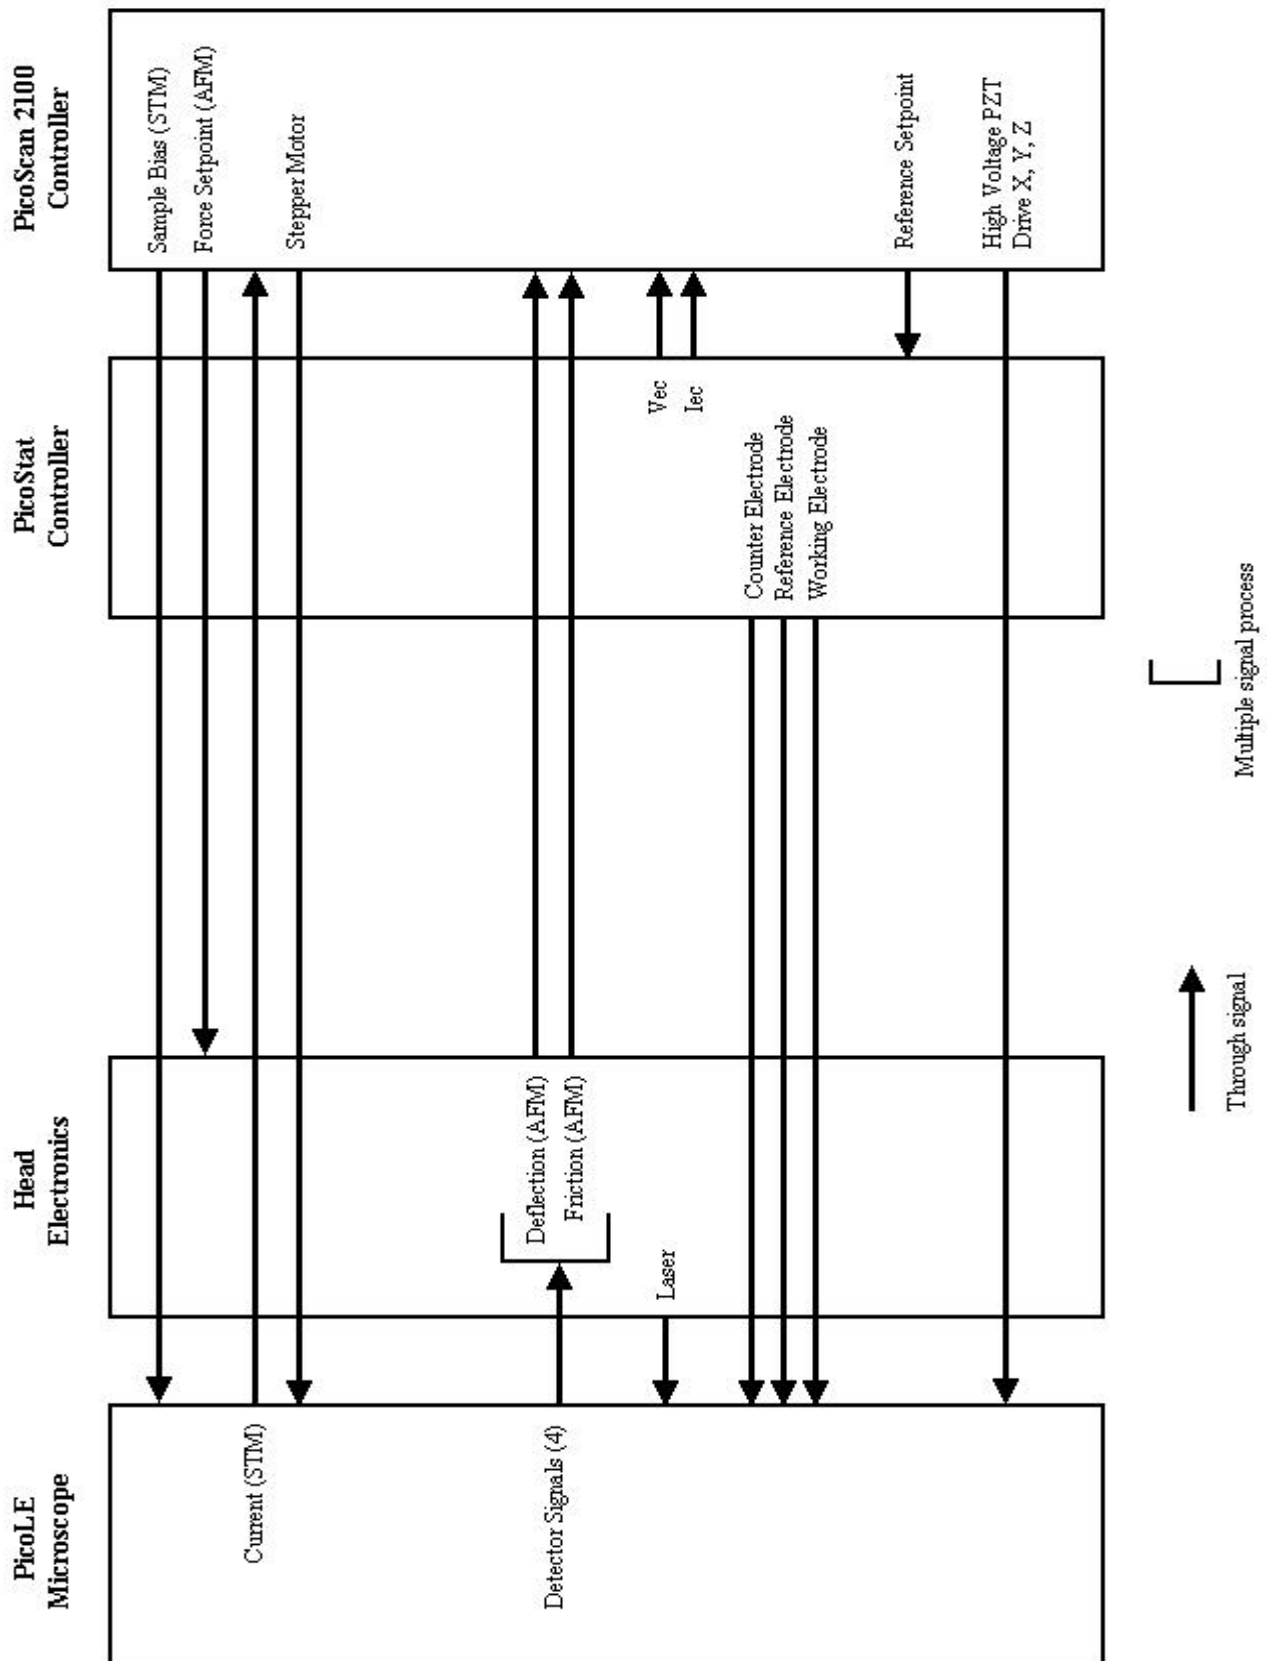

PicoLE Diagrams

The diagrams in this section are intended to show the connections and signal paths for each permutation of the intrinsic PicoLE system components. Other options are peripheral to the system and do not require different connection configurations for different arrangements of these intrinsic components. The connection diagrams for each permutation are listed first (pages 2 - 7), followed by the signal diagrams for each (pages 8 - 13).

Connection Diagram for a basic PicoLE System

Connection Diagram for a PicoLE System with an AC Mode Controller

Connection Diagram for a PicoLE System with a MAC Mode Controller

Connection Diagram for a PicoLE System with PicoStat

Connection Diagram for a PicoLE System with PicoStat and AC Mode Controller

Connection Diagram for a PicoLE System with PicoStat and MAC Mode Controller

Signal Diagram for a basic PicoLE System

Signal Diagram for a PicoLE System with an AC Mode Controller

Signal Diagram for a PicoLE System with a MAC Mode Controller

Signal Diagram for a PicoLE System with PicoStat

Signal Diagram for a PicoLE System with PicoStat and an AC Mode Controller

Signal Diagram for a PicoLE System with PicoStat and a MAC Mode Controller