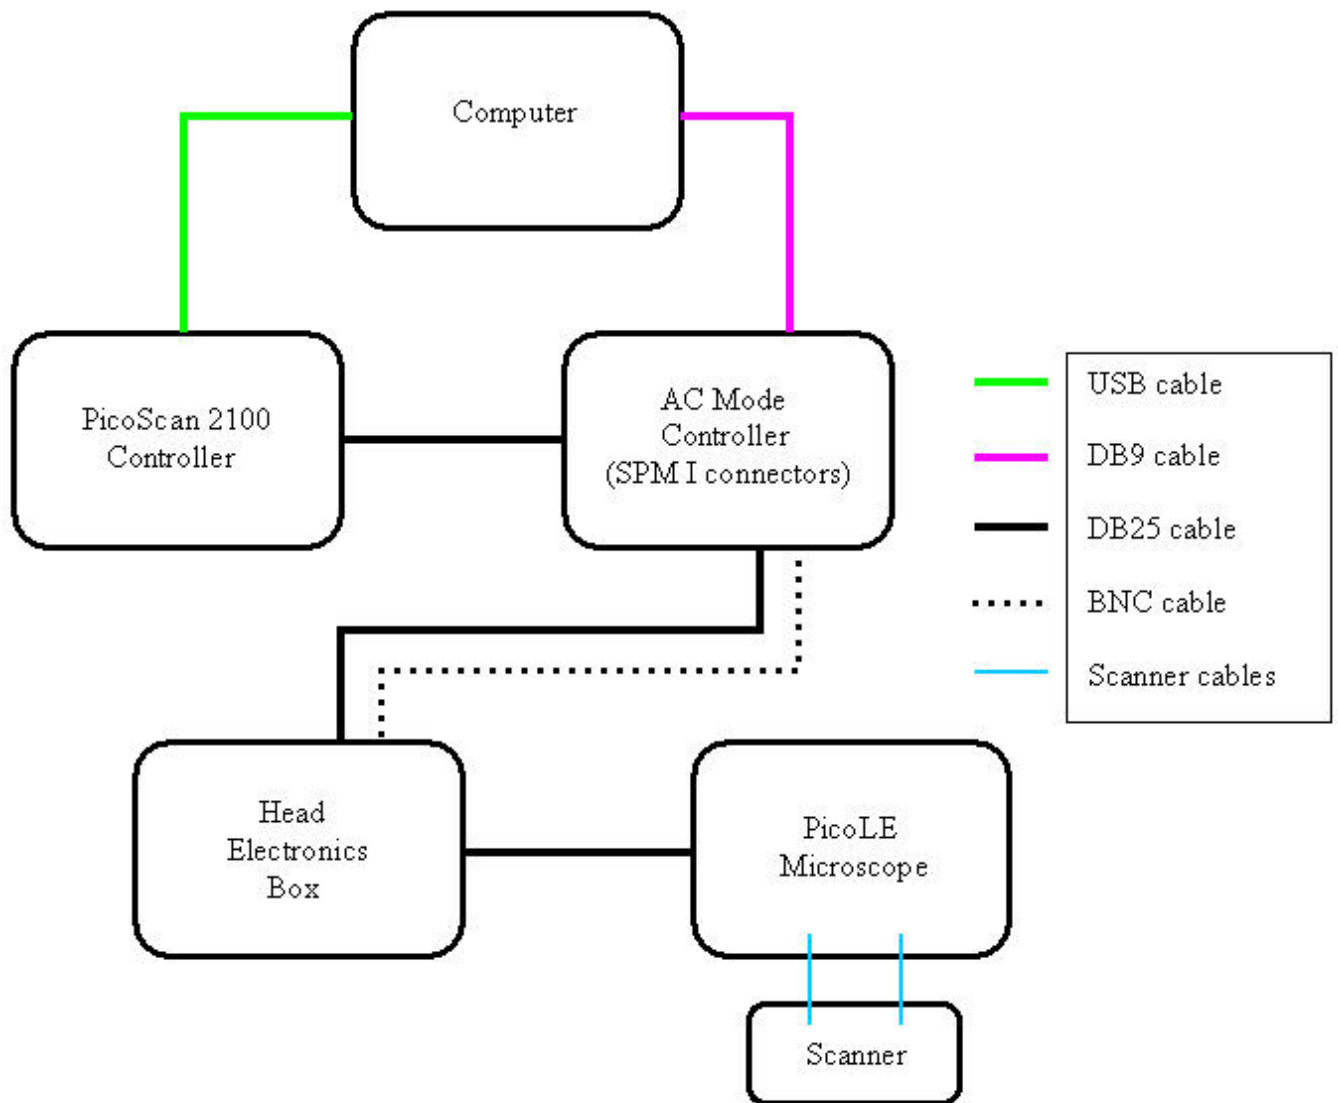

Connection Diagram for a PicoLE System with an AC Mode Controller