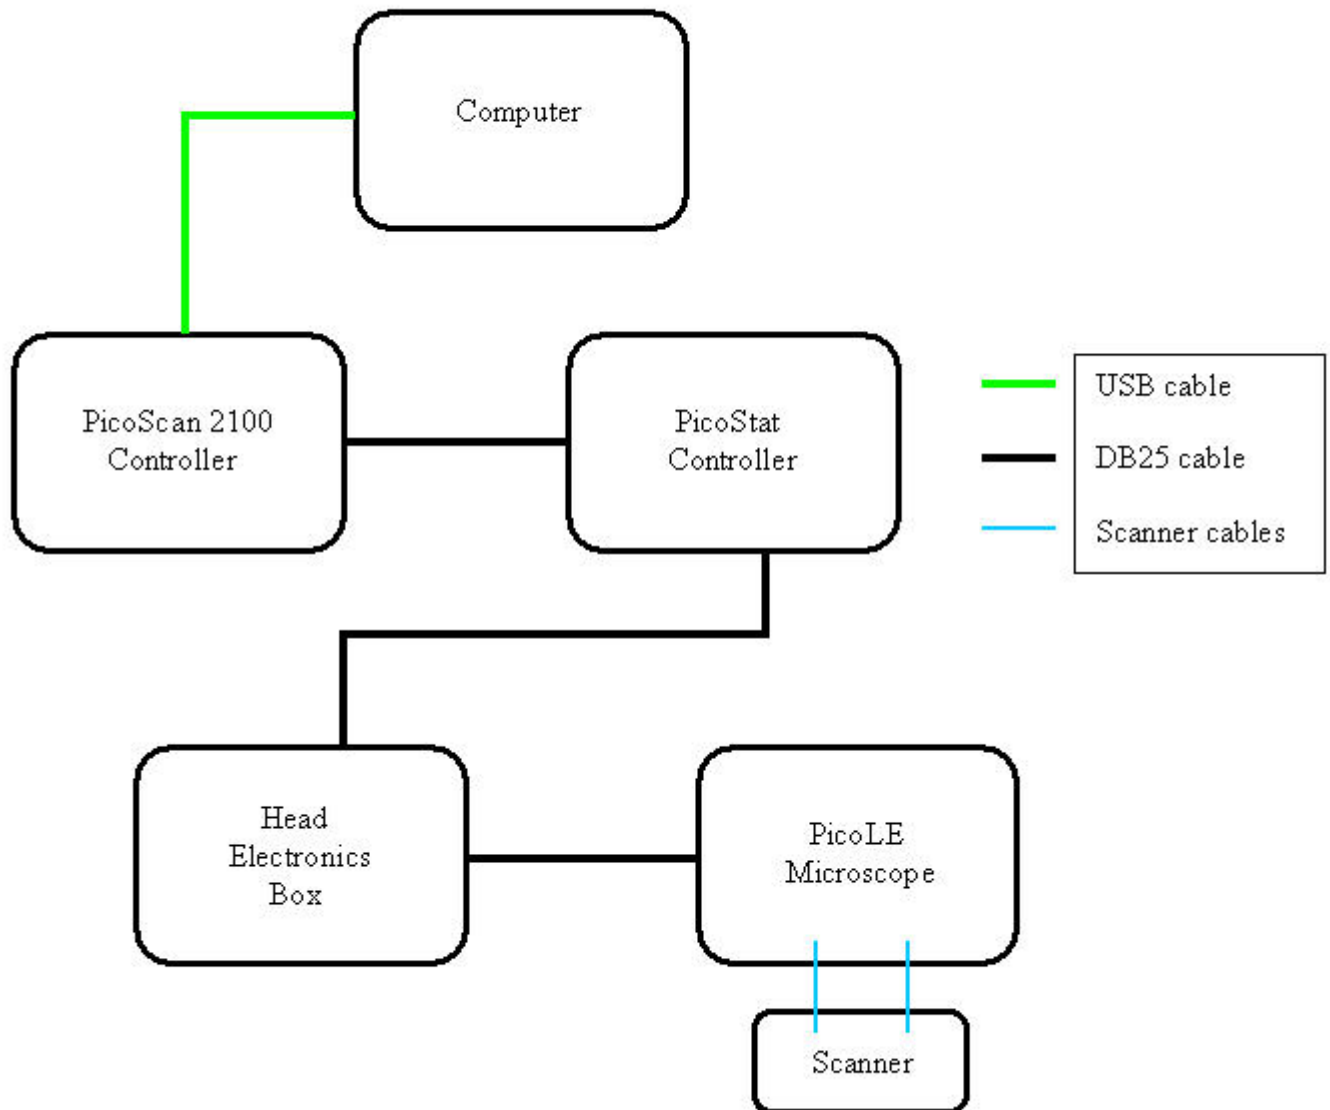

PicoLE Diagrams

The diagrams in this section are intended to show the connections and signal paths for each permutation of the intrinsic PicoLE system components. Other options are peripheral to the system and do not require different connection configurations for different arrangements of these intrinsic components. The connection diagrams for each permutation are listed first (pages 2 - 7), followed by the signal diagrams for each (pages 8 - 13).

Signal Diagrams for the PicoLE system

Basic PicoLE System	8
PicoLE with Acoustic AC	9
PicoLE with Magnetic AC	10
PicoLE with PicoStat	11
PicoLE with PicoStat and Acoustic AC	12
PicoLE with PicoStat and Magnetic AC	13

Connection Diagram for a basic PicoLE System

Connection Diagram for a PicoLE System with an AC Mode Controller

Connection Diagram for a PicoLE System with a MAC Mode Controller

Connection Diagram for a PicoLE System with PicoStat

Connection Diagram for a PicoLE System with PicoStat and AC Mode Controller

Connection Diagram for a PicoLE System with PicoStat and MAC Mode Controller

Signal Diagram for a basic PicoLE System

Signal Diagram for a PicoLE System with an AC Mode Controller