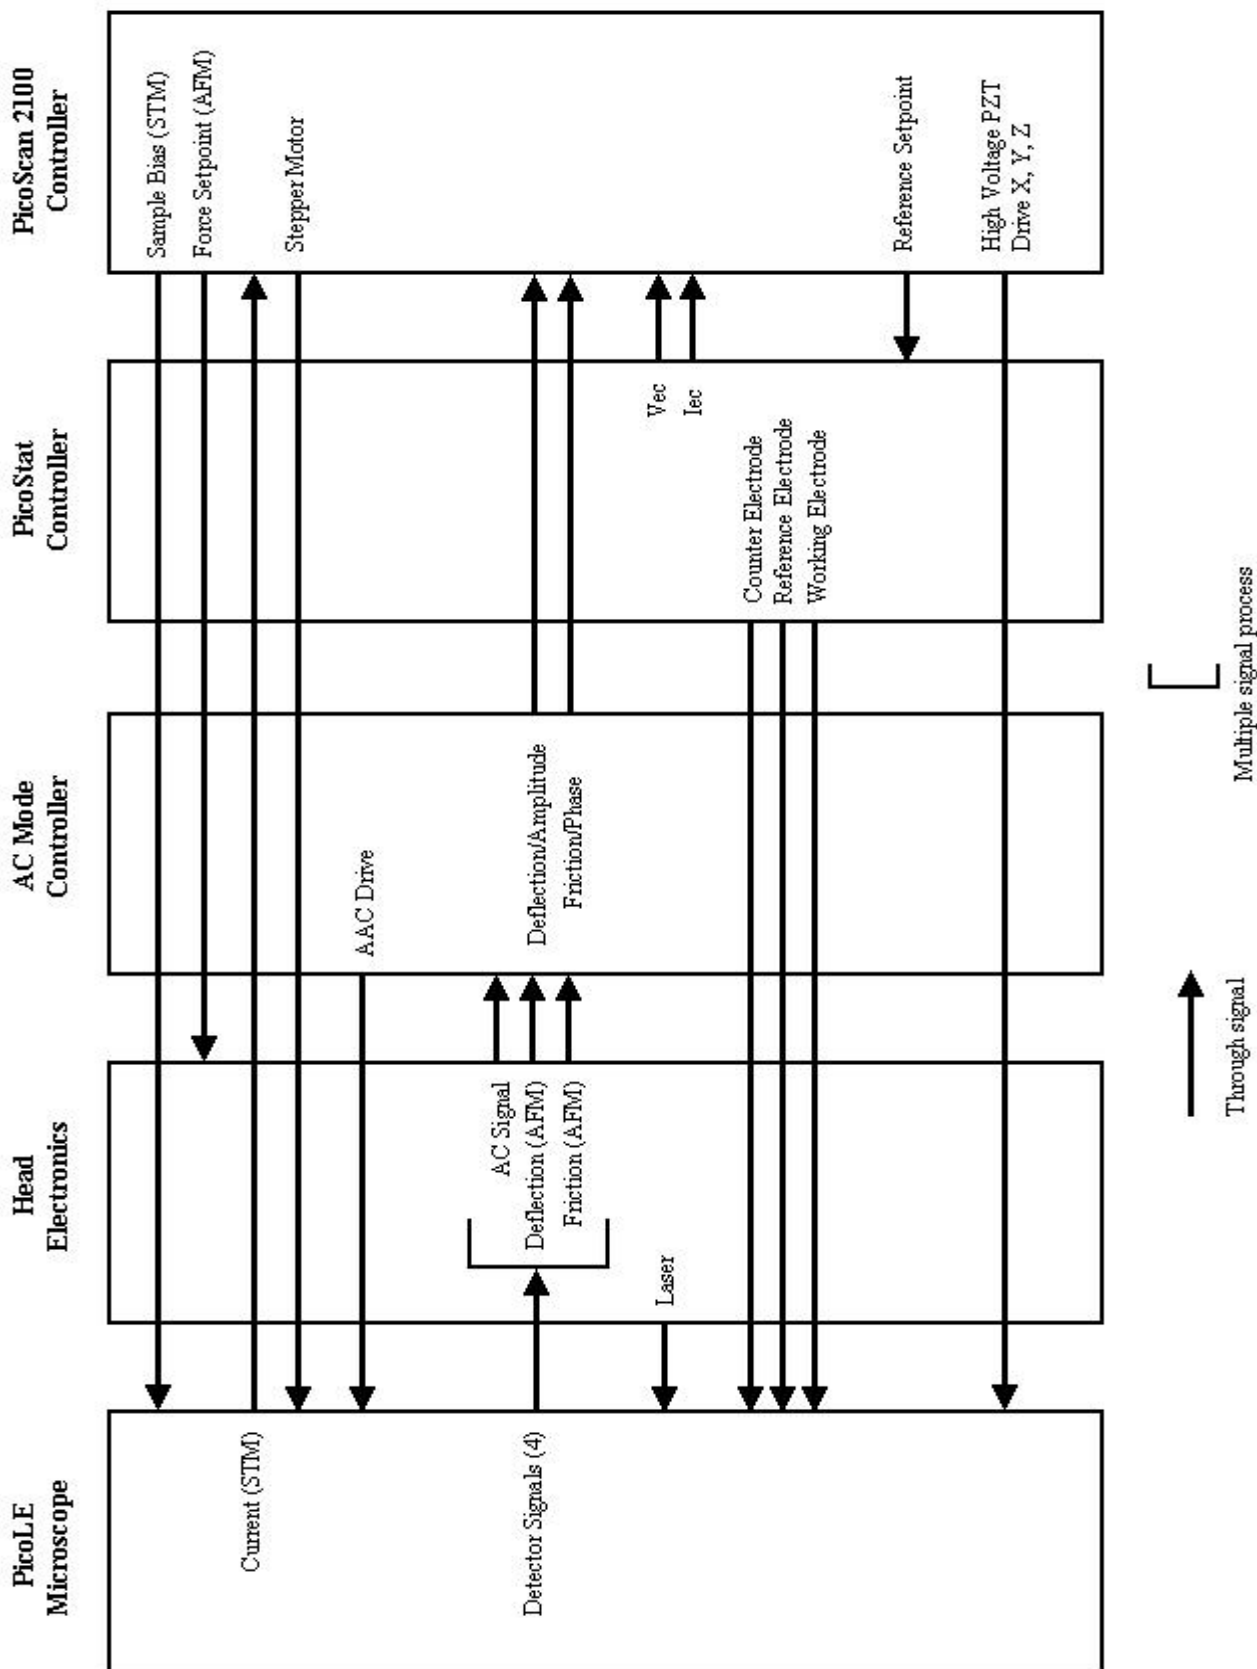

PicoLE Diagrams

The diagrams in this section are intended to show the connections and signal paths for each permutation of the intrinsic PicoLE system components. Other options are peripheral to the system and do not require different connection configurations for different arrangements of these intrinsic components. The connection diagrams for each permutation are listed first (pages 2 - 7), followed by the signal diagrams for each (pages 8 - 13).

Connection Diagram for a basic PicoLE System

Connection Diagram for a PicoLE System with an AC Mode Controller

Connection Diagram for a PicoLE System with a MAC Mode Controller

Connection Diagram for a PicoLE System with PicoStat

Connection Diagram for a PicoLE System with PicoStat and AC Mode Controller

Connection Diagram for a PicoLE System with PicoStat and MAC Mode Controller

Signal Diagram for a basic PicoLE System

Signal Diagram for a PicoLE System with an AC Mode Controller

Signal Diagram for a PicoLE System with a MAC Mode Controller

Signal Diagram for a PicoLE System with PicoStat

Signal Diagram for a PicoLE System with PicoStat and an AC Mode Controller

Signal Diagram for a PicoLE System with PicoStat and a MAC Mode Controller