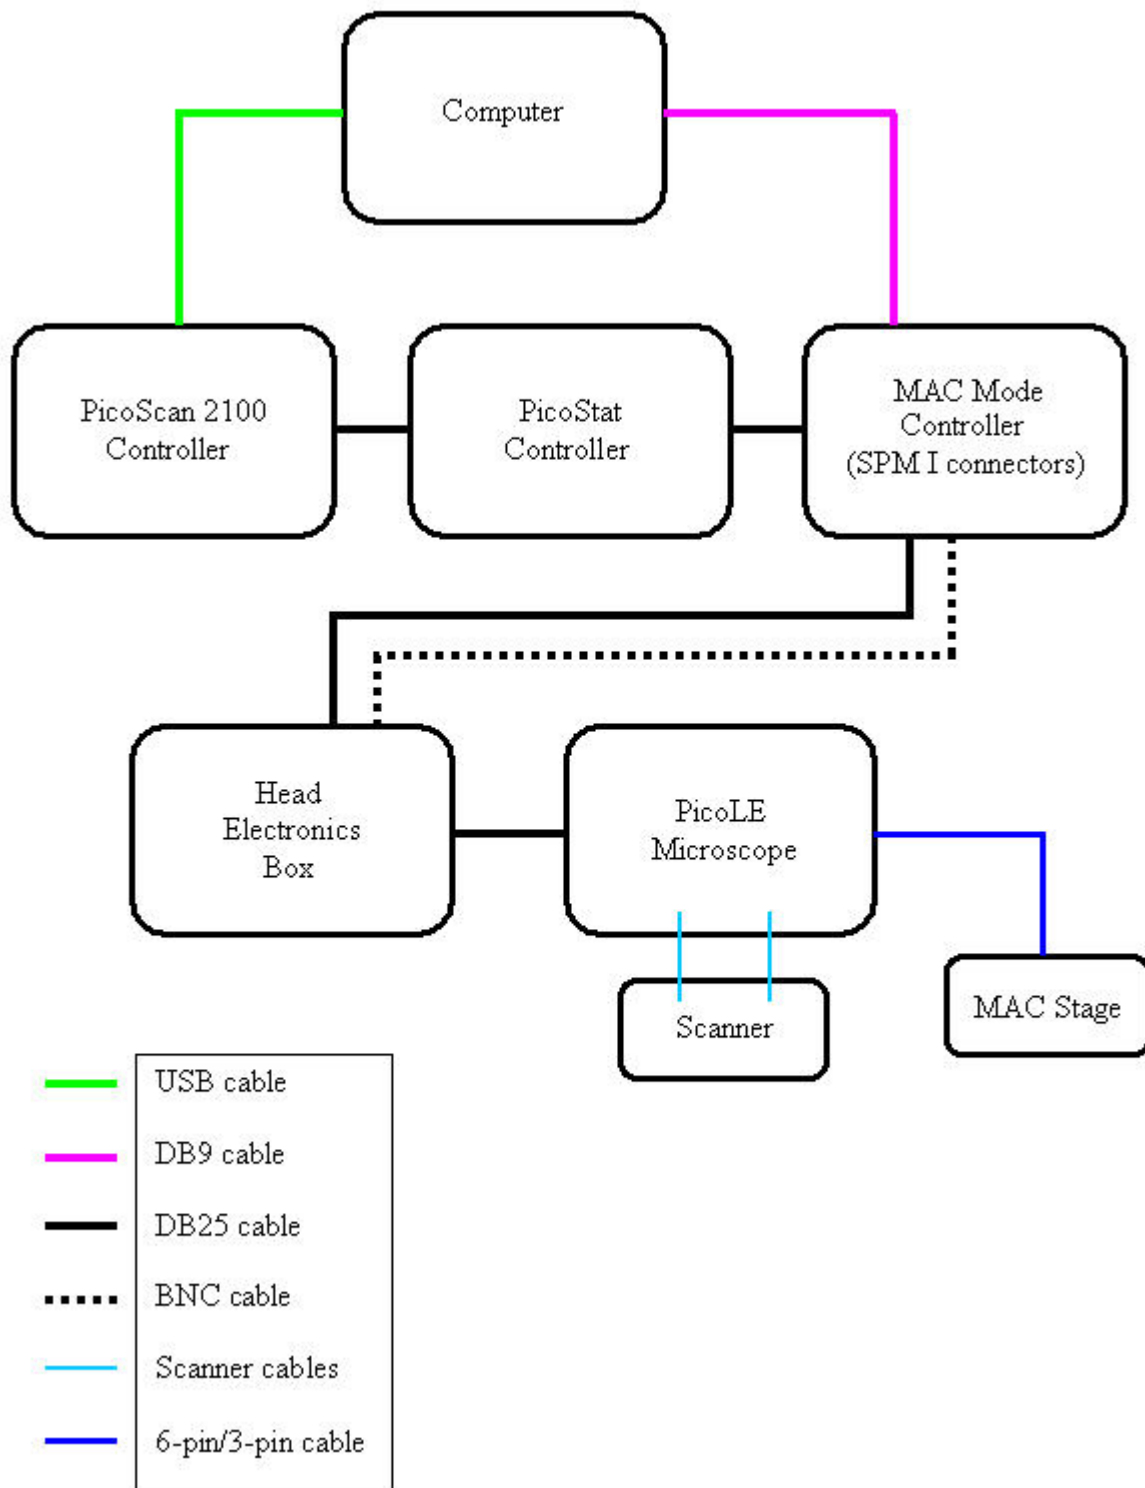

PicoLE Diagrams

The diagrams in this section are intended to show the connections and signal paths for each permutation of the intrinsic PicoLE system components. Other options are peripheral to the system and do not require different connection configurations for different arrangements of these intrinsic components. The connection diagrams for each permutation are listed first (pages 2 - 7), followed by the signal diagrams for each (pages 8 - 13).

Signal Diagrams for the PicoLE system

Basic PicoLE System	8
PicoLE with Acoustic AC	9
PicoLE with Magnetic AC	10
PicoLE with PicoStat	11
PicoLE with PicoStat and Acoustic AC	12
PicoLE with PicoStat and Magnetic AC	13

Connection Diagram for a basic PicoLE System

Connection Diagram for a PicoLE System with an AC Mode Controller

Connection Diagram for a PicoLE System with a MAC Mode Controller

Connection Diagram for a PicoLE System with PicoStat

Connection Diagram for a PicoLE System with PicoStat and AC Mode Controller

Connection Diagram for a PicoLE System with PicoStat and MAC Mode Controller

Signal Diagram for a basic PicoLE System

Signal Diagram for a PicoLE System with an AC Mode Controller