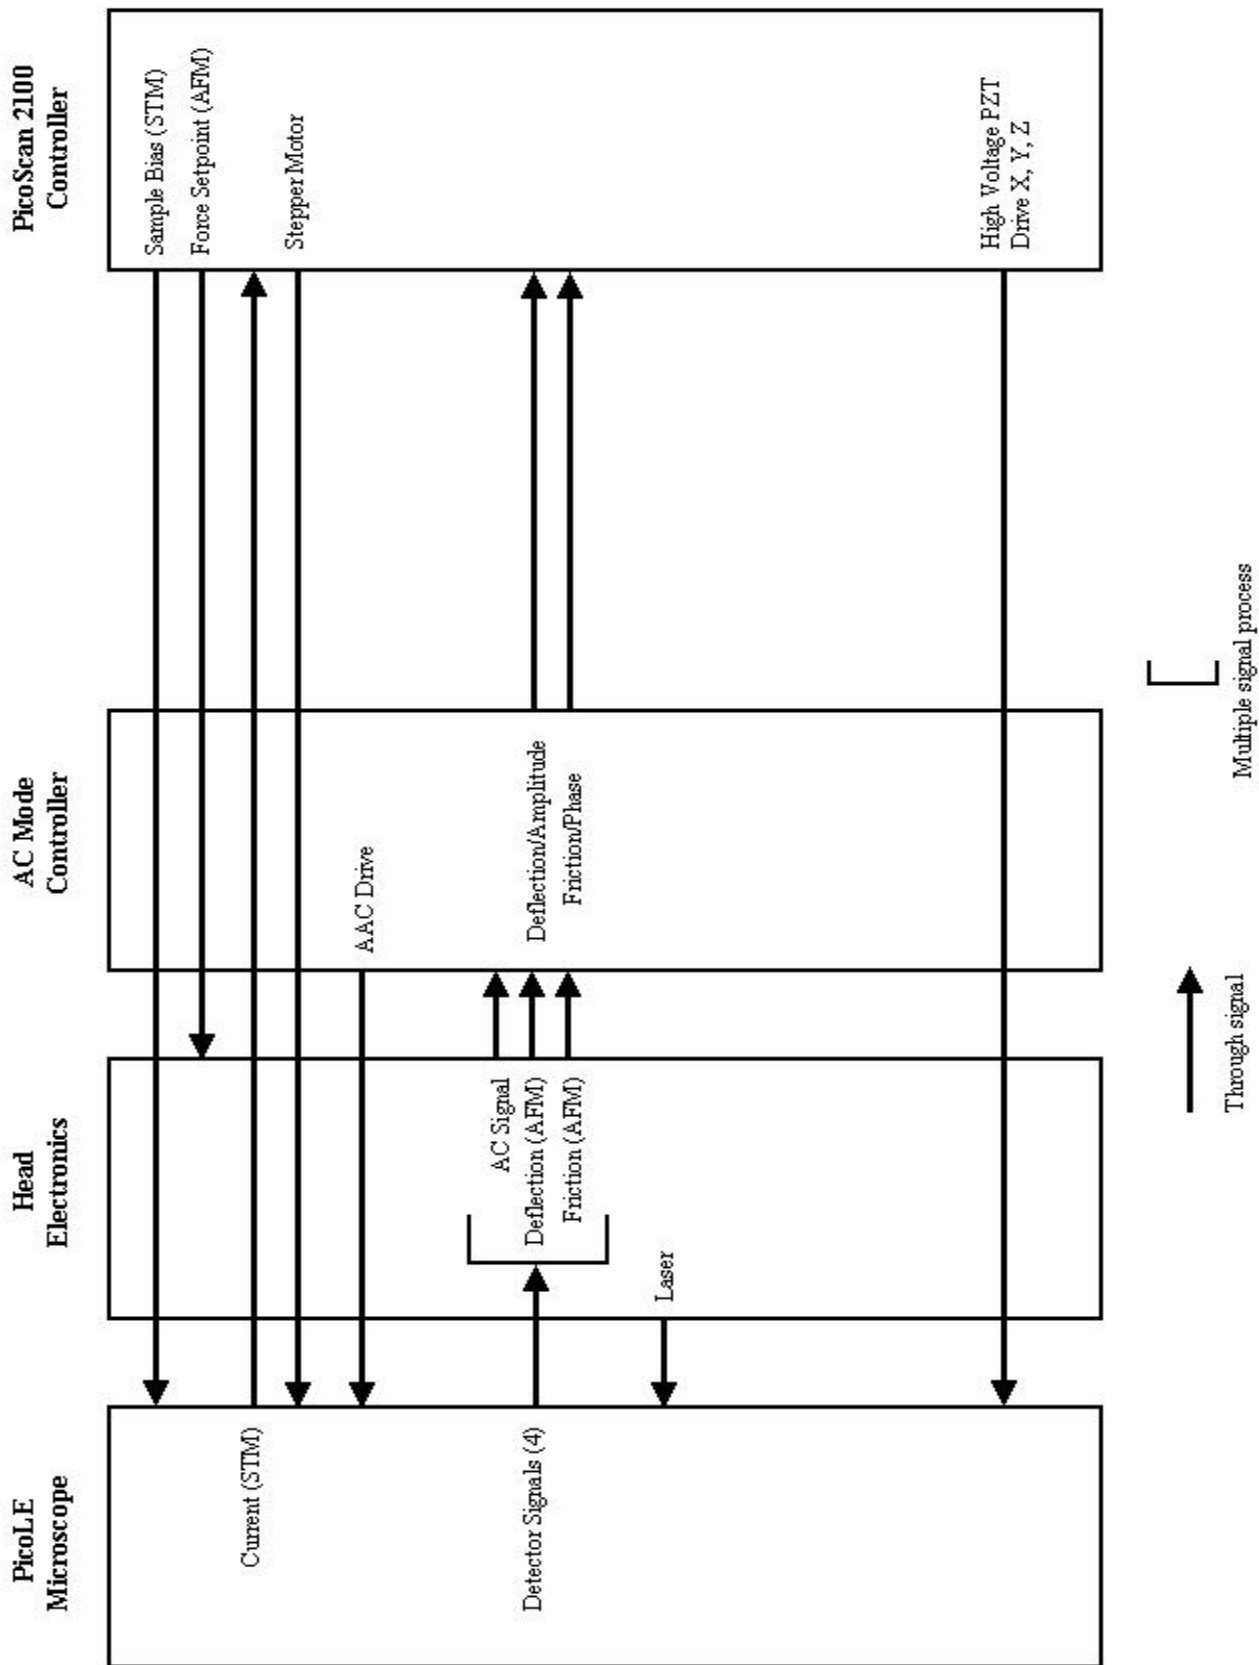

PicoLE Diagrams

The diagrams in this section are intended to show the connections and signal paths for each permutation of the intrinsic PicoLE system components. Other options are peripheral to the system and do not require different connection configurations for different arrangements of these intrinsic components. The connection diagrams for each permutation are listed first (pages 2 - 7), followed by the signal diagrams for each (pages 8 - 13).

Connection Diagram for a basic PicoLE System

Connection Diagram for a PicoLE System with an AC Mode Controller

Connection Diagram for a PicoLE System with a MAC Mode Controller

Connection Diagram for a PicoLE System with PicoStat

Connection Diagram for a PicoLE System with PicoStat and AC Mode Controller

Connection Diagram for a PicoLE System with PicoStat and MAC Mode Controller

Signal Diagram for a basic PicoLE System

Signal Diagram for a PicoLE System with an AC Mode Controller

Signal Diagram for a PicoLE System with a MAC Mode Controller

Signal Diagram for a PicoLE System with PicoStat

Signal Diagram for a PicoLE System with PicoStat and an AC Mode Controller

Signal Diagram for a PicoLE System with PicoStat and a MAC Mode Controller