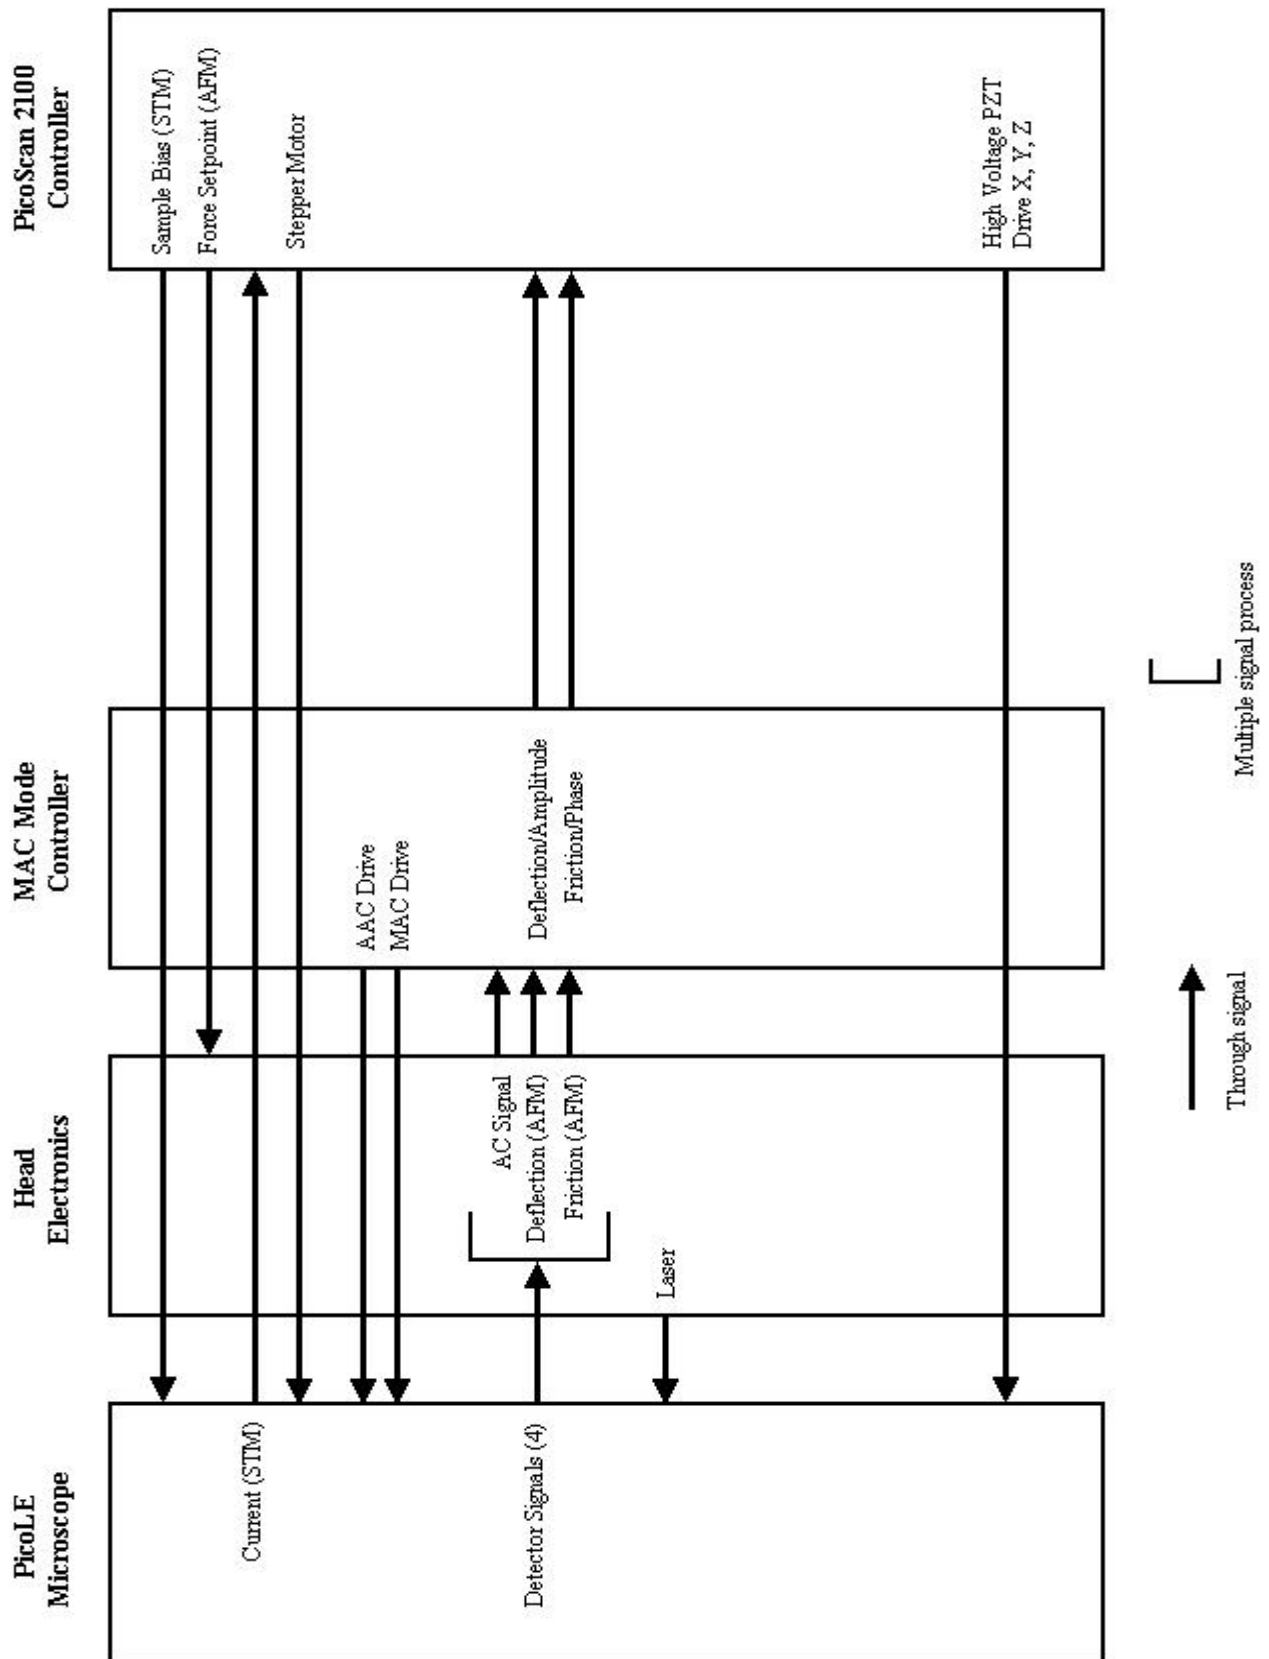

PicoLE Diagrams

The diagrams in this section are intended to show the connections and signal paths for each permutation of the intrinsic PicoLE system components. Other options are peripheral to the system and do not require different connection configurations for different arrangements of these intrinsic components. The connection diagrams for each permutation are listed first (pages 2 - 7), followed by the signal diagrams for each (pages 8 - 13).

Connection Diagram for a basic PicoLE System

Connection Diagram for a PicoLE System with an AC Mode Controller

Connection Diagram for a PicoLE System with a MAC Mode Controller

Connection Diagram for a PicoLE System with PicoStat

Connection Diagram for a PicoLE System with PicoStat and AC Mode Controller

Connection Diagram for a PicoLE System with PicoStat and MAC Mode Controller

Signal Diagram for a basic PicoLE System

Signal Diagram for a PicoLE System with an AC Mode Controller

Signal Diagram for a PicoLE System with a MAC Mode Controller

Signal Diagram for a PicoLE System with PicoStat

Signal Diagram for a PicoLE System with PicoStat and an AC Mode Controller

Signal Diagram for a PicoLE System with PicoStat and a MAC Mode Controller