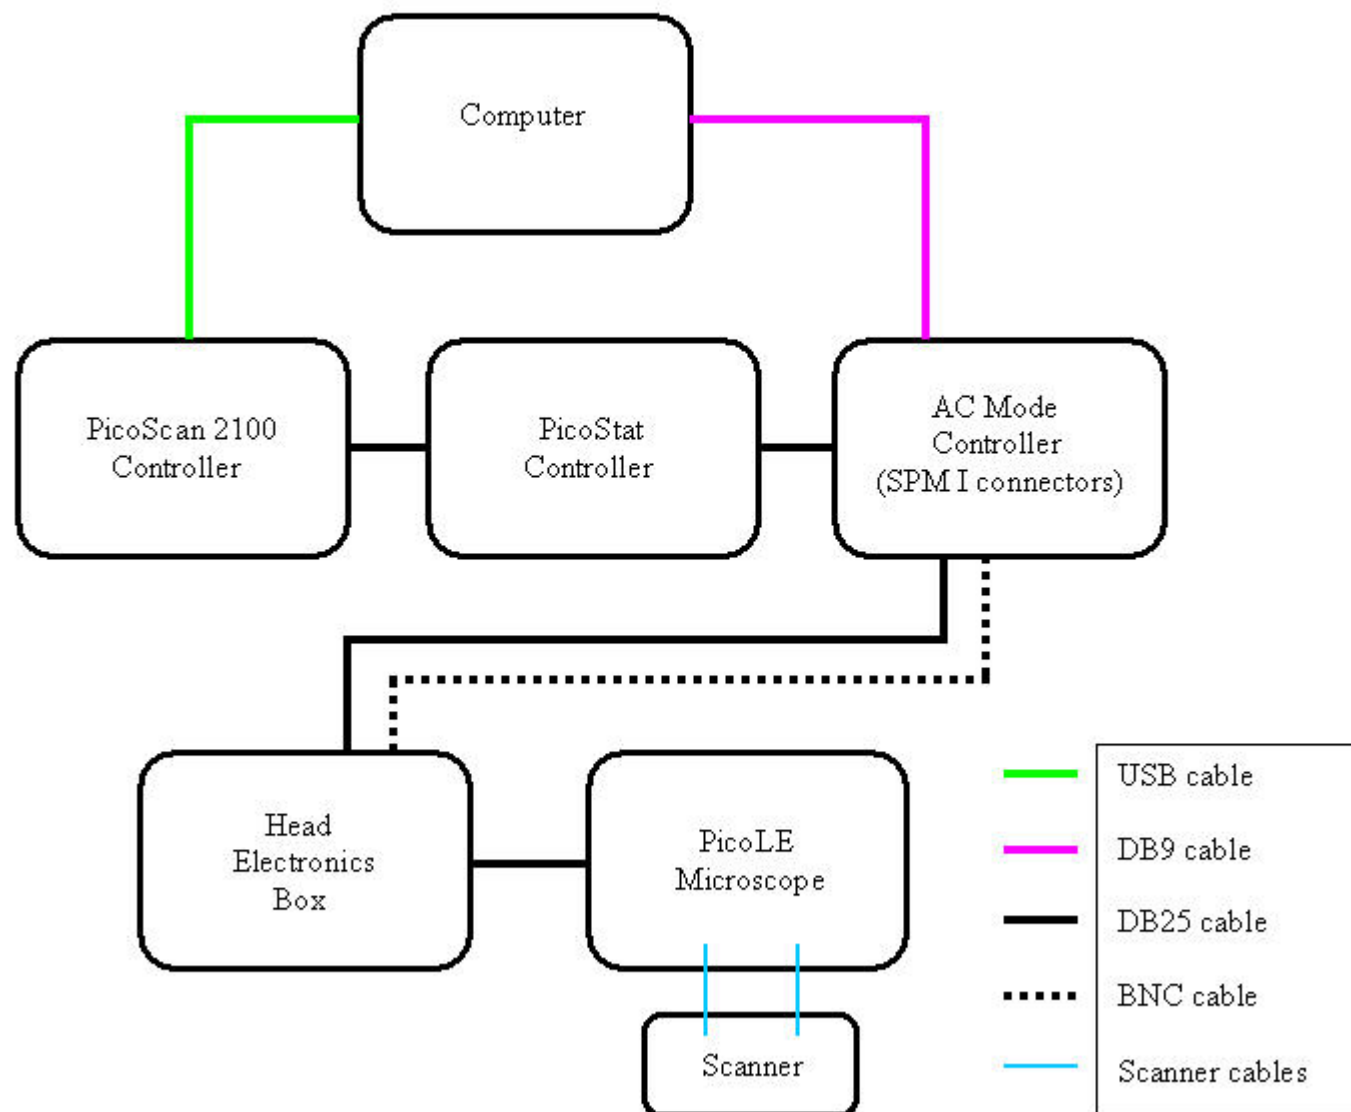

PicoLE Diagrams

The diagrams in this section are intended to show the connections and signal paths for each permutation of the intrinsic PicoLE system components. Other options are peripheral to the system and do not require different connection configurations for different arrangements of these intrinsic components. The connection diagrams for each permutation are listed first (pages 2 - 7), followed by the signal diagrams for each (pages 8 - 13).

Signal Diagrams for the PicoLE system

Basic PicoLE System	8
PicoLE with Acoustic AC	9
PicoLE with Magnetic AC	10
PicoLE with PicoStat	11
PicoLE with PicoStat and Acoustic AC	12
PicoLE with PicoStat and Magnetic AC	13

Connection Diagram for a basic PicoLE System

Connection Diagram for a PicoLE System with an AC Mode Controller

Connection Diagram for a PicoLE System with a MAC Mode Controller

Connection Diagram for a PicoLE System with PicoStat

Connection Diagram for a PicoLE System with PicoStat and AC Mode Controller

Connection Diagram for a PicoLE System with PicoStat and MAC Mode Controller

Signal Diagram for a basic PicoLE System

Signal Diagram for a PicoLE System with an AC Mode Controller