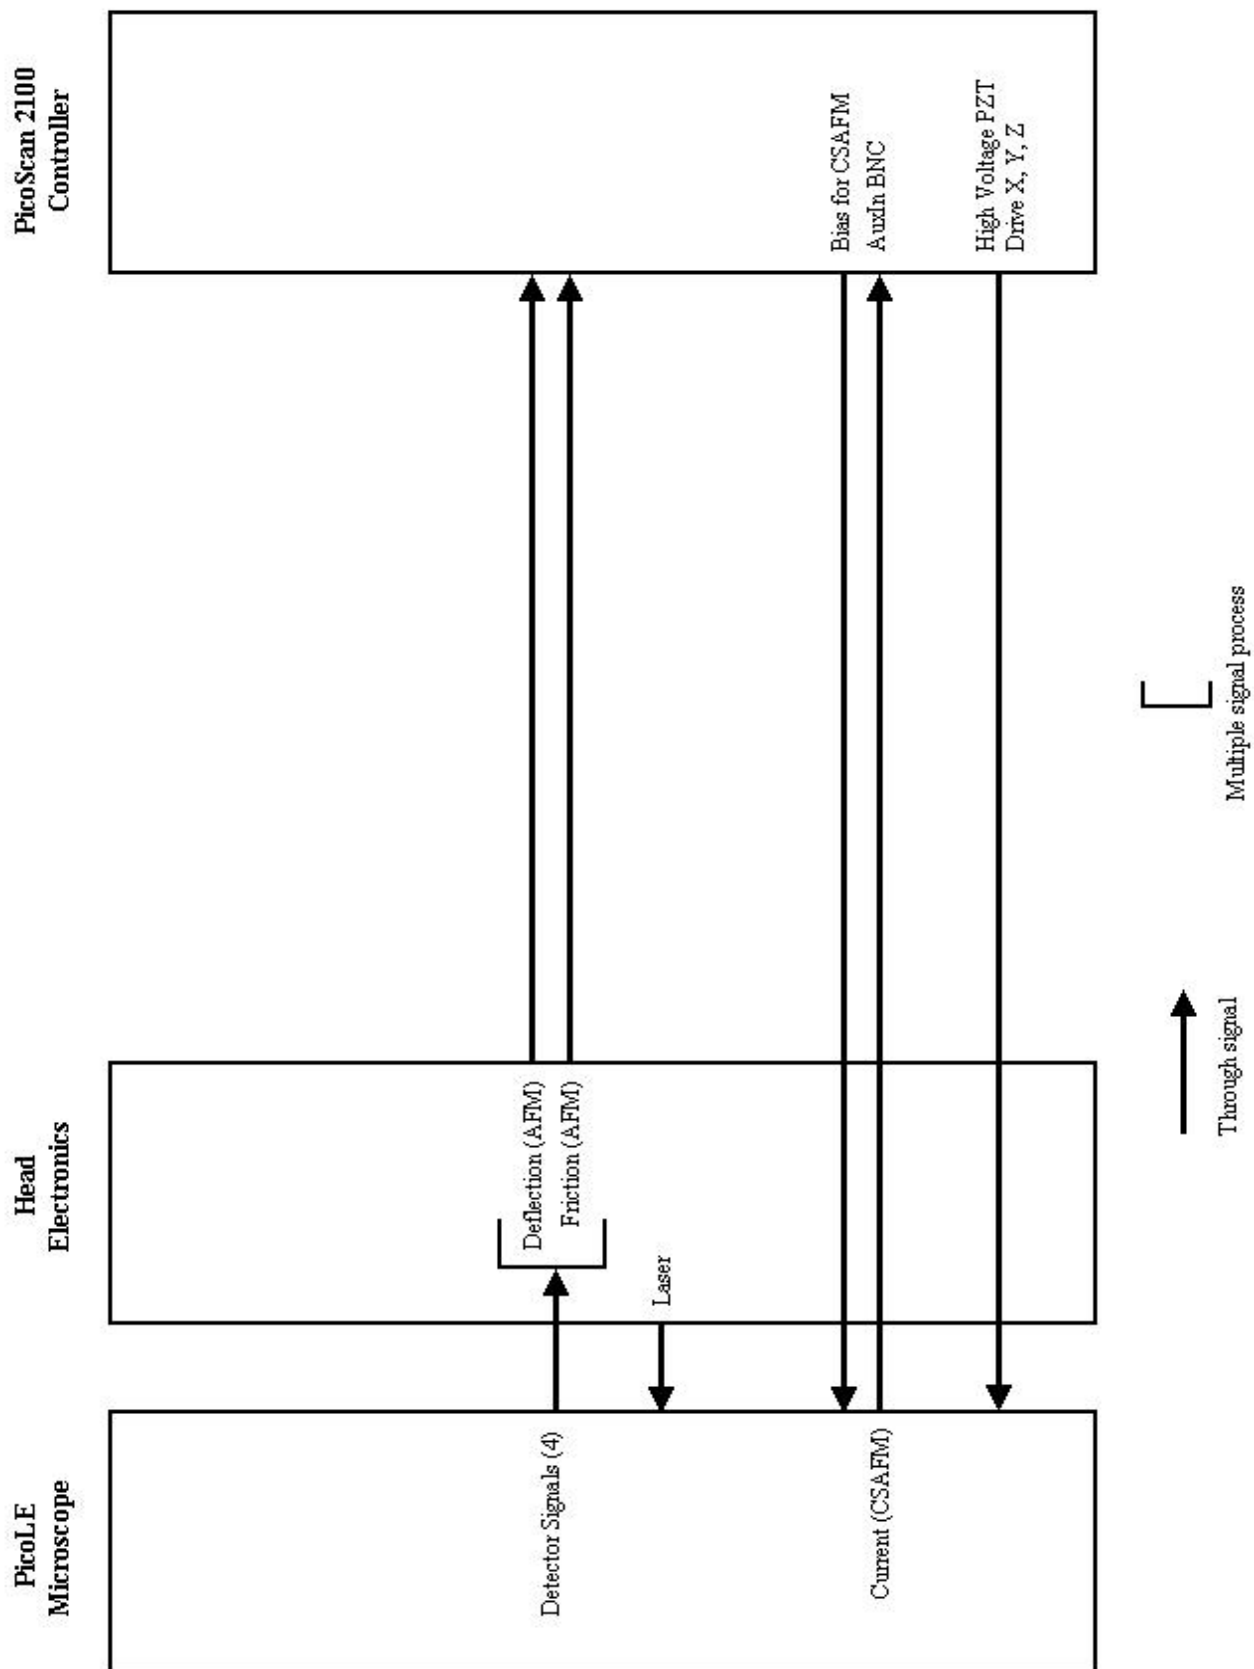

PicoLE Diagrams

The diagrams in this section are intended to show the connections and signal paths for each permutation of the intrinsic PicoLE system components. Other options are peripheral to the system and do not require different connection configurations for different arrangements of these intrinsic components. The connection diagrams for each permutation are listed first (pages 2 - 7), followed by the signal diagrams for each (pages 8 - 13).

Signal Diagrams for the PicoLE system

Basic PicoLE System	8
PicoLE with Acoustic AC	9
PicoLE with Magnetic AC	10
PicoLE with PicoStat	11
PicoLE with PicoStat and Acoustic AC	12
PicoLE with PicoStat and Magnetic AC	13

Connection Diagram for a basic PicoLE System

Connection Diagram for a PicoLE System with an AC Mode Controller

Connection Diagram for a PicoLE System with a MAC Mode Controller

Connection Diagram for a PicoLE System with PicoStat

Connection Diagram for a PicoLE System with PicoStat and AC Mode Controller

Connection Diagram for a PicoLE System with PicoStat and MAC Mode Controller

Signal Diagram for a basic PicoLE System

Signal Diagram for a PicoLE System with an AC Mode Controller